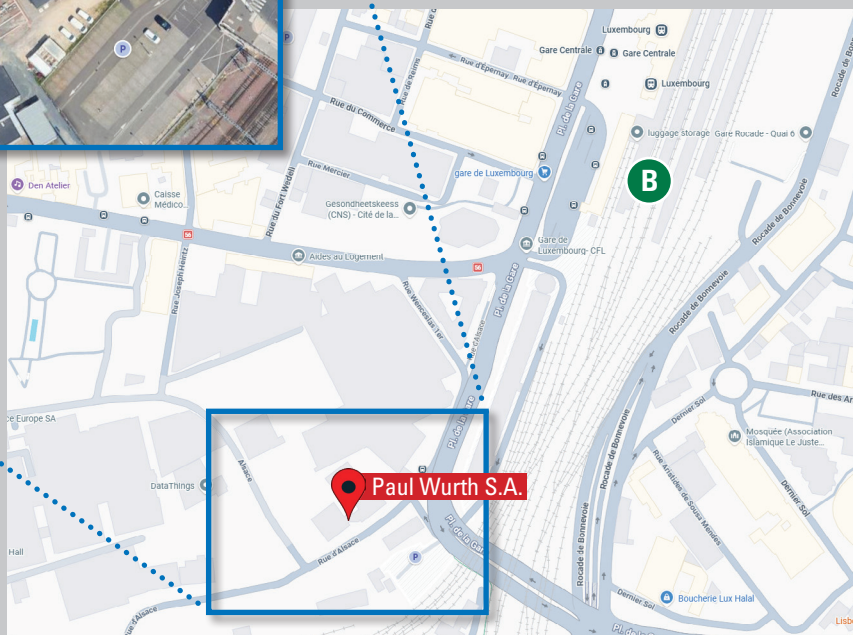

# DIRECTIONS & PARKING

**PAUL WURTH**  
Paul Wurth S.A.  
32, rue d'Alsace  
L-1122 Luxembourg

- P** Parking area
- M** Meeting area
- B** Train station  
(approx. 5 min. per feet)

To enter the parking area, please use the bell button at the entrance gate.